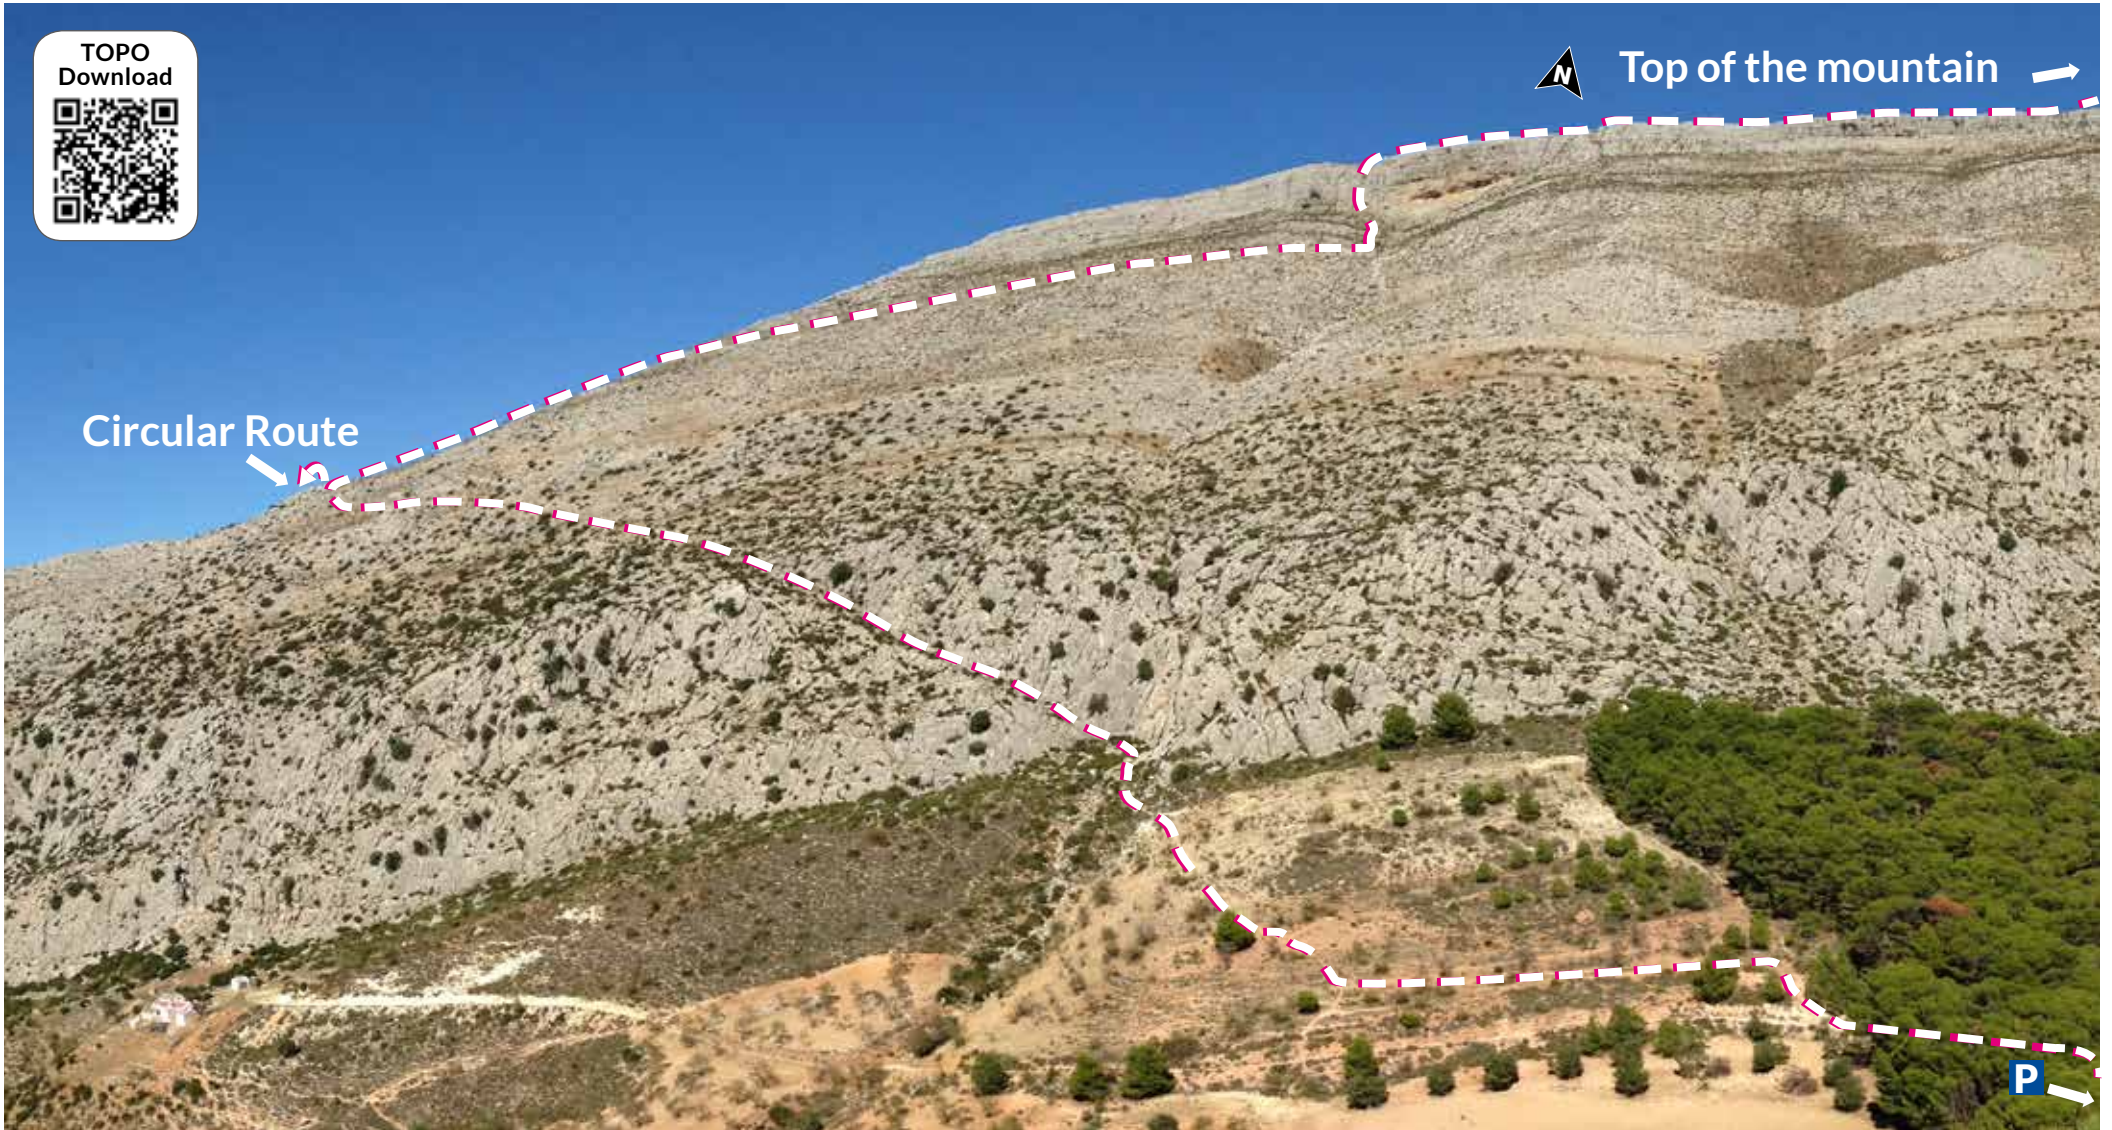

TOPO
Download

 Top of the mountain 

Circular Route 

APPROACH **SIERRA DE HUMA** (1.191 m)

Follow the signs:

- white & yellow 

- Subida al Huma | PR-A390

GUESTHOUSE, APARTMENTS,
CLIMBING-SCHOOL & TOPO DOWNLOAD
www.Climbing-Lodge.com